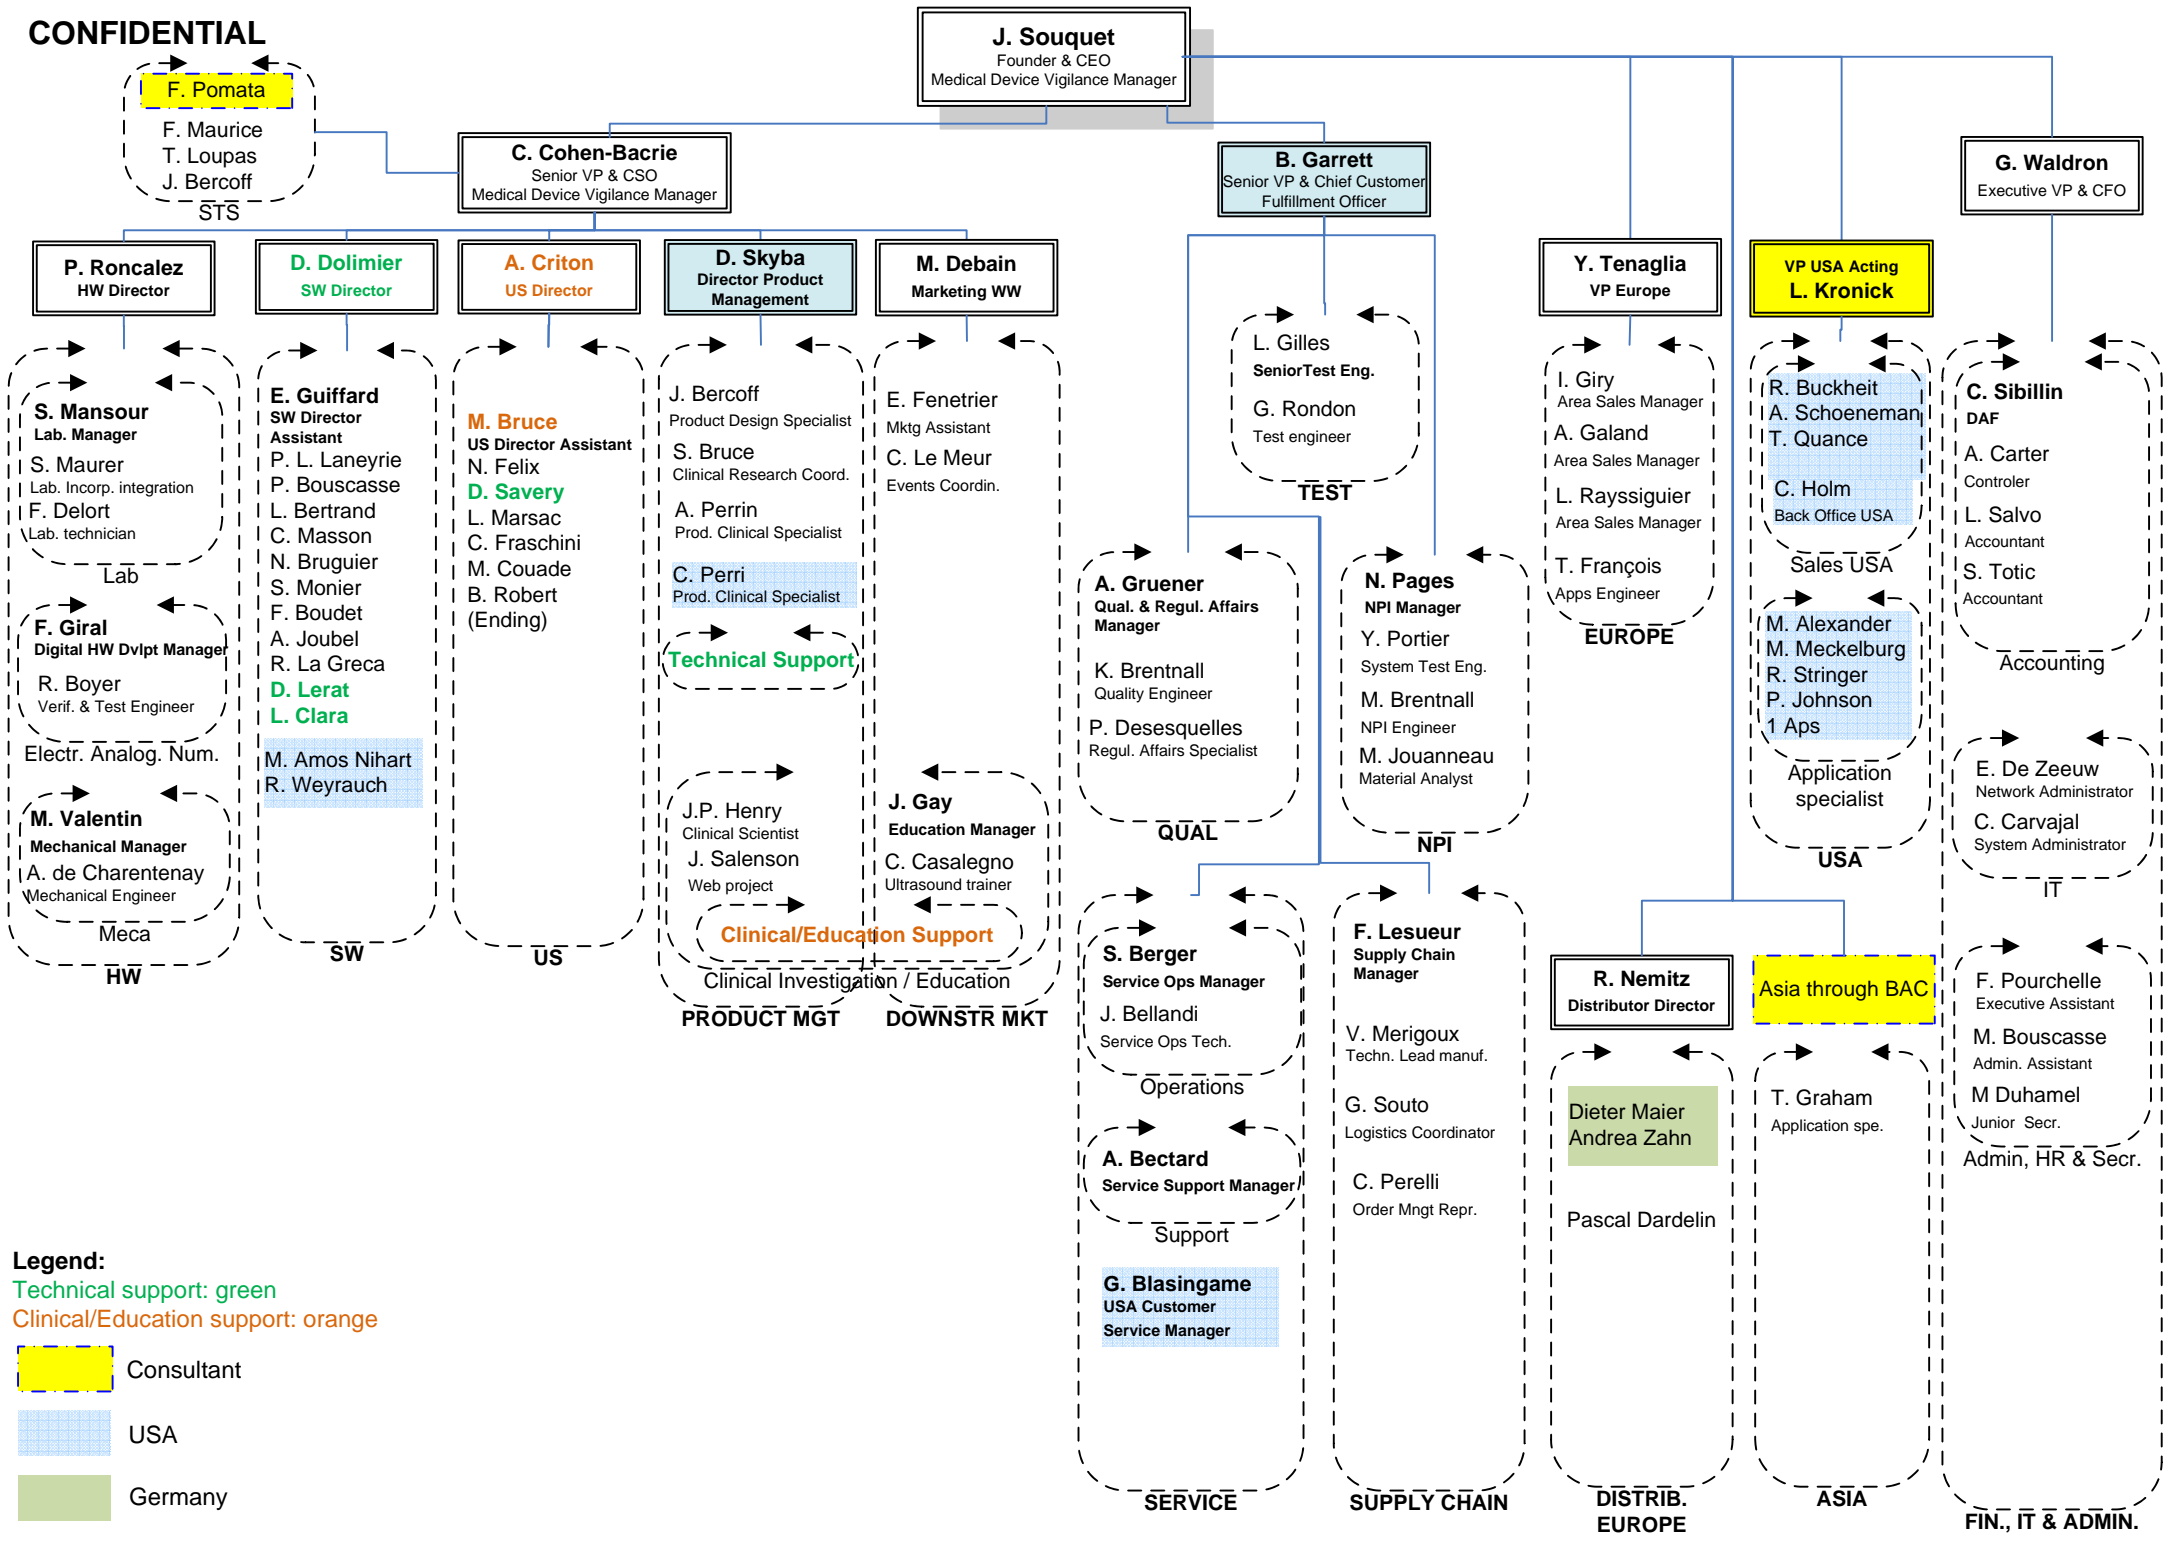

CONFIDENTIAL

Legend:
 Technical support: green
 Clinical/Education support: orange

- Consultant
- USA
- Germany